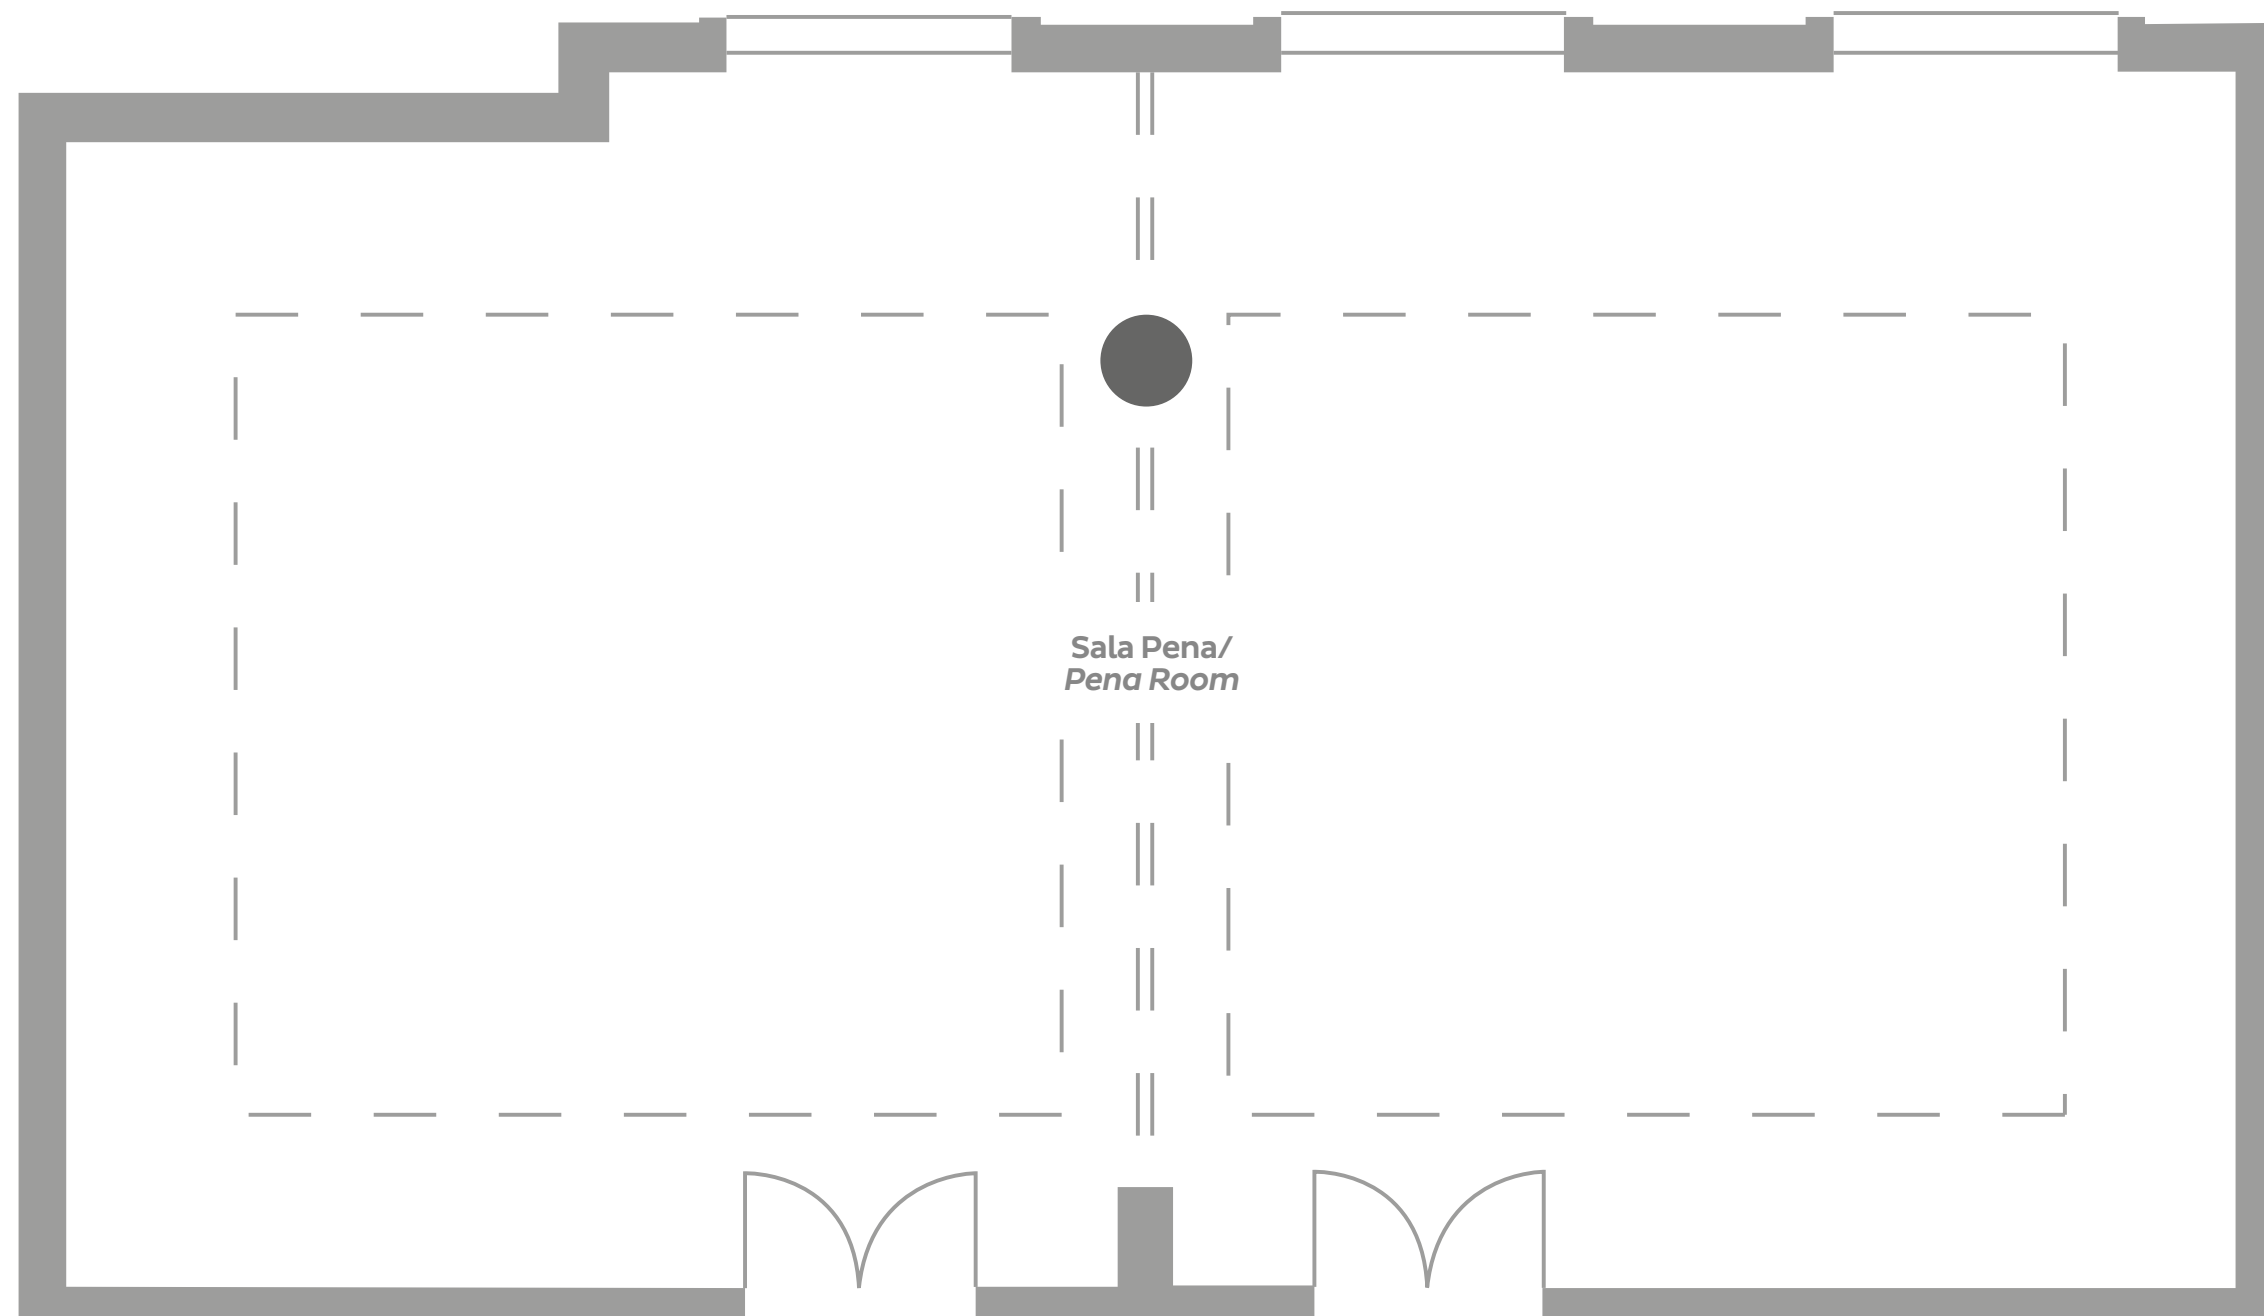

SALAS DE BANQUETES E REUNIÕES

FUNCTION ROOMS

SALA PENA / PENA ROOM

PISO 0 / GROUND FLOOR